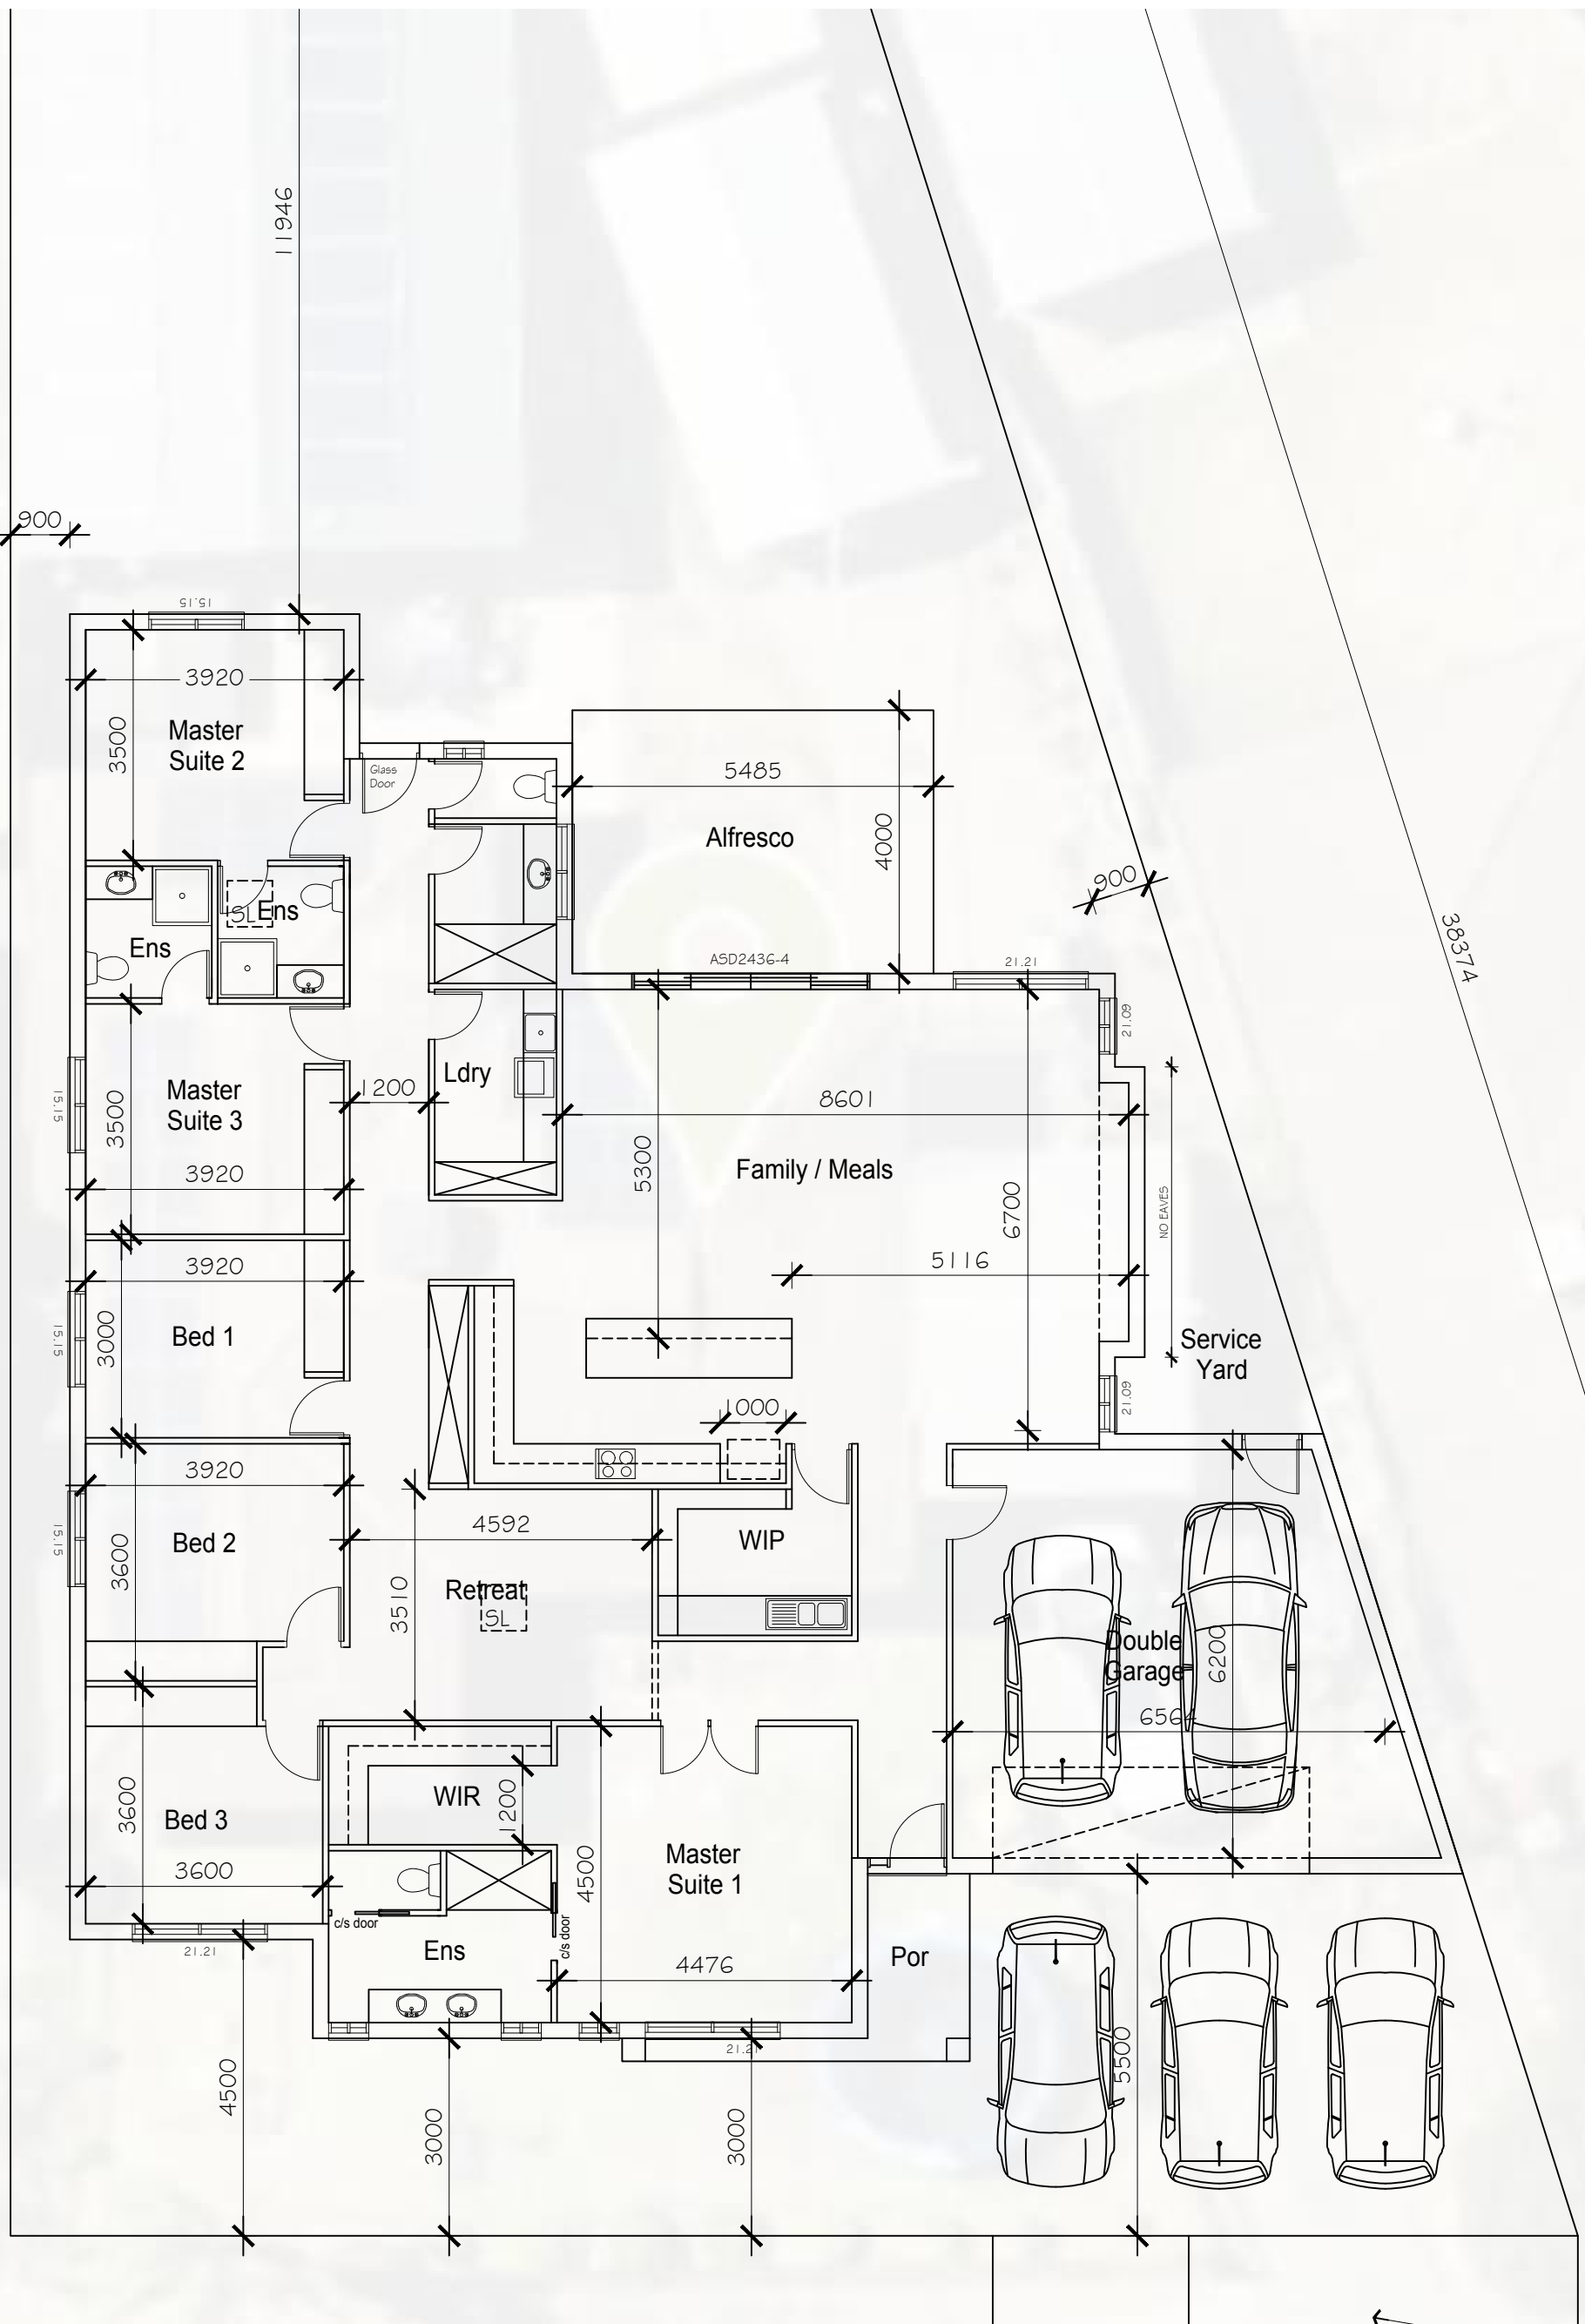

POWERED BY  
**JETFUEL**

Scale: 1:200  
 Paper size: Previous paper size (297.00 x 420.00 MM)  
 Paper orientation: Portrait  
 Last edited by JET FUEL: 7/20/2023 11:38 am

LIVING	262.00m <sup>2</sup>
PORCH	6.00m <sup>2</sup>
GARAGE	45.00m <sup>2</sup>
ALFRESCO	22.00m <sup>2</sup>
TOTAL	335.00m <sup>2</sup>

POWERED BY  
**JETFUEL**

Scale: 1:200  
 Paper size: Previous paper size (297.00 x 420.00 MM)  
 Paper orientation: Portrait  
 Last edited by JET FUEL: 7/20/2023 11:38 am

© COPYRIGHTED These drawings remain the exclusive property of GIORGOS & Jet Fuel and are protected by copyright laws. Legal action will be taken against any infringement whether it be in part or full unless written authority is given by GIORGOS & Jet Fuel. Illustration purposes only. Sizes are subject to change. Terms and Conditions apply.

A3 1:100 CONCEPT FLOOR PLAN